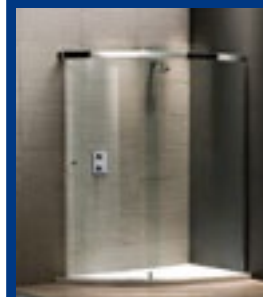

Can be fitted with side panels (NSC) for corner installations.

In Celtic Silver with clear safety glass, supplied complete with specially designed shower tray and Fastflow shower waste.

Colonade Straight Fronted Sliding Recess Door

In Celtic Silver with clear safety glass..

Colonade Infold Door

Our price £

865-905mm Infold Door Silver Clear NC19000 668.34

'NEW' WALK-IN 1250, 1500, 1700 Corner

The square Deluge shower head and handset and the innovative thermostatic control, built into the central shower panel, allows for the effortless monitoring of water flow and temperature from inside and outside the shower.

Our price £

1250 Recess Silver Clear LH or RH WRD1250 2243.78
1500 Recess Silver Clear LH or RH WRD1500 2308.64
1700 Recess Silver Clear LH or RH WRD1700 2421.44

WALK-IN 1200 & 1206

1200 Walk-In surround without door, comes complete with Matki Elixir concealed thermostatic shower mixer, hand shower and overhead support with 150mm Easy Clean overhead Deluge shower head*, (1206 comes without overhead support and Deluge shower head).

The glass panels, framed with stainless steel supports fit perfectly inside the uniquely designed tray, the optional temperature controls and circular shower head reflect the sweeping lines of the curved surround, and the shimmering stainless steel threshold drain is designed for absolute discretion.