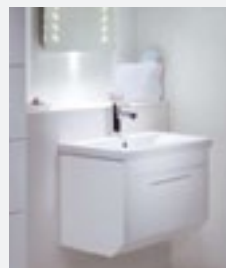

## KATO

Kato 700 Washstand Oak KA700NO 377.42  
Walnut KA700AW 377.42  
White KA700W 348.61  
700mm Washbasin White CON700W 198.81

Kato 700mm Wall Mounted Washstation Walnut KA7WAW 308.98  
White KA7WW 291.80