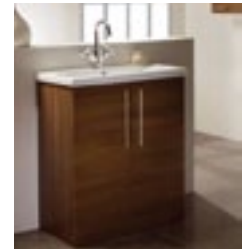

ENVY

Envy 700mm Floormounted Unit Walnut EN7FAW 278.93
White EN7FW 253.19
Grey Anthracite EN7FG 278.93
700mm Washbasin White CON700W 198.81