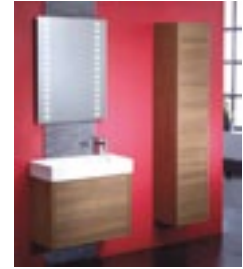

CONTACT

Contact 700mm wall mounted washstation White Gloss CNT700W 429.13
Walnut CNT700AW 446.29
Black Gloss CNT700BK 497.80
700mm Oval flat front basin OV730W 213.71
Contact 300mm Wall Column White Gloss CNTC300W 290.95
Walnut CNTC300AW 308.11
Black Gloss CNTC300BK 359.62