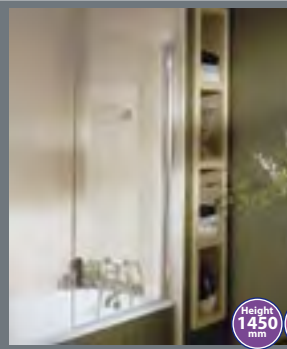

## MATKI Eleganza hinged bath screen

- Drip channel minimises drips when opening
- Screen includes integral soap dish
- Designed for use with flat top baths
- Watertight seal keeps droplets inside the bath
- Swings through 90° from fixed panel for ease of access
- Tested for power showers
- Eleganza hinged panel bath screens are handed. Please specify left or right when ordering.

## AROCO Sail bath screen 850

- Silver frame, clear glass

Height 1450 mm  
Width 800 mm  
5 mm Glass  
10 Year manufacturer's guarantee

Our Price £

Sail bath screen Silver-Clear 850 190.72

## AROCO Square bath screen 850

- Silver frame, clear glass

Height 1450 mm  
Width 800 mm  
5 mm Glass  
10 Year manufacturer's guarantee

Our Price £

Square bath screen Silver-Clear 850 190.72