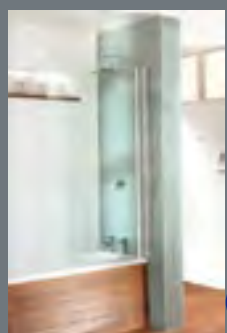

## SIMPSONS DESIGN Single Bath Screen

- Adjustment: 20mm
- Frameless Door
- Reversible Design
- Power Shower Proof
- Outward Opening Only

Height 1500 mm  
Width 850 mm  
6 mm Glass  
LIFETIME manufacturer's guarantee