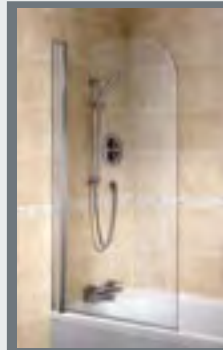

BRISTAN Java 1 Panel Bathscreen

- 6mm clear safety glass
- Left or right hand available

Height: 1400mm
Width: 750mm

Height 1400 mm
Width 750 mm
6 mm Glass
10 Year manufacturer's guarantee

Our Price £

Java 1 Panel Bathscreen - Handed JB51LS 207.00