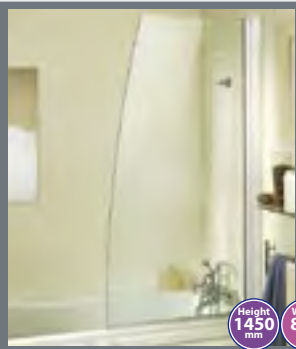

AROCO Sail bath screen 850

- Silver frame, clear glass

Height 1450 mm
Width 800 mm
5 mm Glass
10 Year manufacturer's guarantee

Our Price £

Sail bath screen Silver-Clear 850 190.72