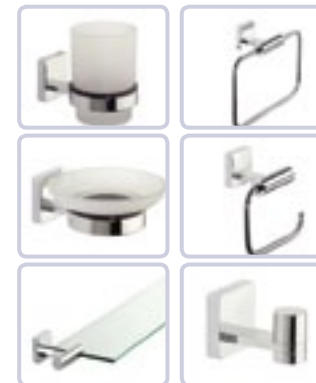

MILLER

BOND

Our Price £

Bond

Mirror Round Bevelled	64.32
Shelf Clear Glass	64.32
Tumbler Holder Clear Glass	24.96
Soap Dish Clear Glass	19.95
Towel Ring	24.00
Towel Rail 495mm	38.40
Four Hook Rail 240mm CP	50.88
Toilet Roll Holder	24.00
Double Robe Hook CP	20.16
Long Towel Rail 650mm	43.20
Spare Roll Holder	27.84
Single Hook	13.44
Double Hook	14.40
Towel Rail double 650mm long	64.32
Toothbrush Rack	27.84
Lotion Bottle Frosted Glass	39.36

CROSSWATER

ZEYA

Our Price £

Zeya

500mm Glass Shelf	23.21
Tumbler Holder Ceramic	23.21
Double Tumbler Holder Ceramic	39.19
Soap Holder Ceramic	23.21
Toilet Roll Holder with Cover	28.01
Soap Dispenser	31.20
Towel Ring	23.21
600mm Towel Rail	36.00
Robe Hook Single	15.19
Robe Hook	23.21
Toilet Brush Holder Ceramic	39.19
600mm 2 Tier Towel Rail	63.19
600mm Double Towel Rail	47.21

ROPER RHODES

STREAM

Our Price £

Stream

Robe Hook Chrome	15.48
Towel Ring Chrome	39.04
Toughened Glass Shelf Chrome/ Glass	47.39
Glass Soap Dish & Holder Chrome/ Frosted Glass	26.24
Single Towel Rail Chrome	59.23
Toilet Roll Holder Chrome	28.27
Glass Tumbler & Holder Chrome/ Frosted Glass	26.24

GLIDE

Our Price £

Glide

Robe Hook Chrome	17.34
Swivel Mirror Chrome	86.68
Towel Ring Chrome	40.34
Toughened Glass Shelf Chrome/ Glass	50.81
Glass Soap Dish & Holder Chrome/ Frosted Glass	22.42
Single Towel Rail Chrome	52.31
Toilet Roll Holder Chrome	29.21
Glass Tumbler & Holder Chrome/ Frosted Glass	22.42