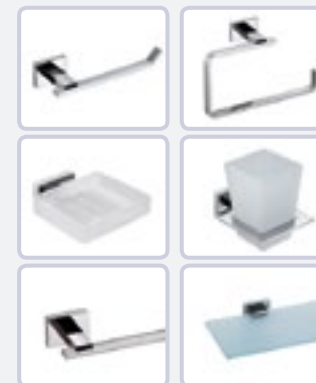

PRISM

Our Price £

Prism

Toilet Brush & Holder CP	42.00
Soap Dish CP	18.00
Tumbler Holder CP	16.50
Robe Hook CP	10.50
Single Towel Rail CP	38.26
Towel Ring CP	24.00
Toilet Roll Holder CP	24.00
Glass Shelf CP	45.00
Wire Corner Soap Basket CP	60.76
Wire Soap Basket CP	36.00
Light Pull CP	12.00

VADO

LIFE

Our Price £

Life

Open Paper Holder CP	20.26
Towel Ring CP	36.00
Frosted Glass Soap Dish & Holder	26.26
Frosted Glass Tumbler & Holder CP	26.26
Towel Rail 600mm CP	36.74
Double Towel Rail 600mm CP	59.24
Frosted Glass Shelf CP Brackets	48.76
Towel Shelf CP	101.26
Double Robe Hook CP	14.24
Toilet Brush & Holder CP	48.76

LEVEL

Our Price £

Level

Open Paper Holder CP	21.76
Open Towel Ring CP	31.50
Frosted Glass Soap Dish & Holder	27.00
WM Soap Dispenser CP	56.26
Frosted Glass Tumbler & Holder CP	27.00
Towel Rail 600mm CP	44.26
Double Towel Rail 600mm CP	63.74
Frosted Glass Shelf CP Brackets	44.26
Towel Shelf CP	119.26
Double Robe Hook CP	18.74
Toilet Brush & Holder CP	48.76

MILLER

BOND

Our Price £

Bond

Mirror Round Bevelled	64.32
Shelf Clear Glass	64.32
Tumbler Holder Clear Glass	24.96
Soap Dish Clear Glass	19.95
Towel Ring	24.00
Towel Rail 495mm	38.40
Four Hook Rail 240mm CP	50.88
Toilet Roll Holder	24.00
Double Robe Hook CP	20.16
Long Towel Rail 650mm	43.20
Spare Roll Holder	27.84
Single Hook	13.44
Double Hook	14.40
Towel Rail double 650mm long	64.32
Toothbrush Rack	27.84
Lotion Bottle Frosted Glass	39.36