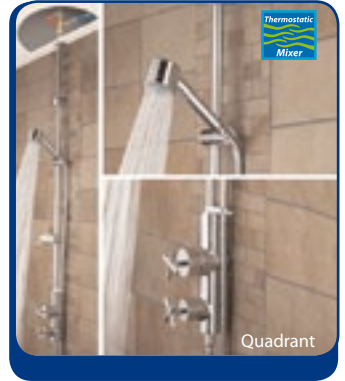

ARTISAN - MULTI-FUNCTION Our Price £

Artisan
Therm. Surf. Bar Val. With Adj. Riser & Ff **AR SHXMTFF C 138.76**
Therm. Surf. Bar Val. Only & Ffc. **AR SHXVOFF C 93.75**

AQUEOUS Our Price £

Aqueous
Th. Surf. Val. Bar With Adj. Riser & Ffc. **AQ SHXSMFF C 191.25**

TWINLINE Our Price £

Twinline
Prism Twinline Valve Chrome Plated **PM TLSHX C 363.76**
Quadrant Twinline Valve Chrome Plated **QT TLSHX C 363.76**

SOLO Our Price £

Solo
Therm. Surf. Mount. Bar Val. & Adj. Riser **SO SHXAR C 111.75**