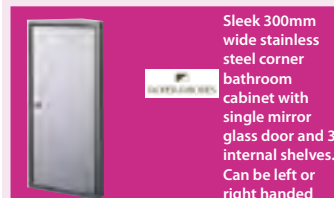

Sleek 300mm wide stainless steel corner bathroom cabinet with single mirror glass door and 3 internal shelves. Can be left or right handed

Stainless Steel mirrored corner cabinet^{MSC150} 160.86

LIMIT - SLIMLINE