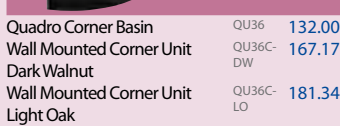

BASINS

MONTY

MERIDIAN N Compact

FRESH

ALICANTE

MERIDIAN N Compact

Our Price £

SPACE Narrow

PRO C

HEY II

OBLONG

UNI Semi-recessed

Our Price £

SPACE Semi-countertop

QUADRO Corner

SPACE Corner

CONCEPT ARC Corner

More Roper Rhodes Bathroom Furniture on page 48

SMALL BASIN MIXERS

PISA

STORM

FOCUS E

STREAM

BLAZE

MODEST

SENSE

PURAVIDA

NOVO

BATHROOM FURNITURE

QUADRO

DESIGN 40

NEW ENGLAND

YOU