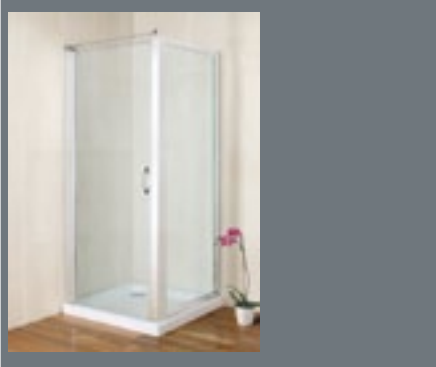

SHOWER DOORS

Our Price £