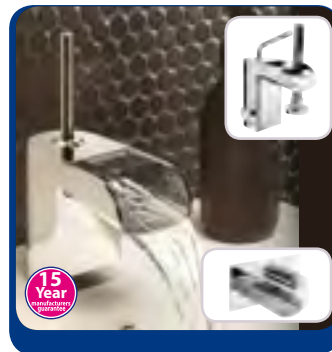

CLICK

Our Price £

Click

Basin Mixer No PUW	CK110DNC	159.19
Bath Filler	CK322DC	292.01
Bath Shower mixer with kit	CK422DC	340.01

ELITE

Our Price £

Elite

Elite Bath Spout DM	EL0370DC	159.19
Elite Basin mixer	EL110DNC	187.99
Basin mixer TALL	EL112DNC	196.01
Bath Filler Mono DM	EL310DC	283.99
Bath Mono shw Mixer DM	EL410DC	324.00

STATUS

Our Price £

Status

Bath Spout D M	SS0370DC	124.01
Basin Mono No PUW CP	SS110DNC	172.01
Basin Tall m ixer No PUW	SS112DNC	204.00
Basin Mini mixer no PUW	SS114DNC	148.01
Basin 2 Hole Set WM	SS121WNC	235.99
Basin 3 Hole Set DM	SS130DNC	235.99
Bath Filler Deck Mounted	SS322DC	244.01
Bath 3 Hole Set DM	SS330DC	276.00
Bath shw Mix er - Kit DM	SS422DC	316.01
Bath 5 Hole Set DM	SS450DC	316.01

LOVE ME

Our Price £

Love Me

Waterfall Wall Spout WM LP	LM0370WC	139.99
Basin Monobloc No PUW	LM110DNC	180.00
Basin Tall Mixer No PUW	LM112DNC	364.01
Basin Mid Mono DM CP LP	LM116DNC	316.01
Basin 2Hole Set Plate WM	LM121WC	388.01
Basin 3 Hole Set DM LP	LM135DNC	388.01
Bath Filler Mono DM HP1	LM310DC	475.99
BSM Mixer with Kit	LM410DC	604.01

MIKE LEVER

Our Price £

Mike Lever

Basin Mixer & PUW swivel Spout	ML110DPC	159.19
Basin 3 Hole Set WM	ML130WNC	228.00
Basin 3 Hole Set WM	ML131WNC	235.99
Basin 3 Hole Set & PUW	ML135DPC	172.01
Bidet Monobloc PUW	ML210DPC	159.19
Bath Filler DM	ML322DC	220.01
Bath 3H Set DM Swivel Spout	ML330DC	276.00
Bath 3H Filler WM	ML331WC	276.00
BSM with kit DM LP	ML422DC	259.99