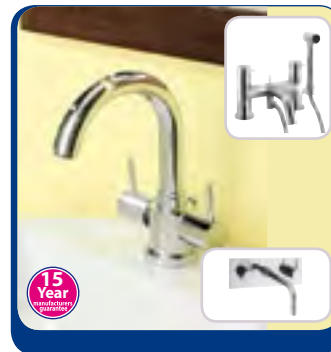

STATUS

Our Price £

Status

Bath Spout D M	SS0370DC	124.01
Basin Mono No PUW CP	SS110DNC	172.01
Basin Tall m ixer No PUW	SS112DNC	204.00
Basin Mini mixer no PUW	SS114DNC	148.01
Basin 2 Hole Set WM	SS121WNC	235.99
Basin 3 Hole Set DM	SS130DNC	235.99
Bath Filler Deck Mounted	SS322DC	244.01
Bath 3 Hole Set DM	SS330DC	276.00
Bath shw Mix er - Kit DM	SS422DC	316.01
Bath 5 Hole Set DM	SS450DC	316.01

LOVE ME

Our Price £

Love Me

Waterfall Wall Spout WM LP	LM0370WC	139.99
Basin Monobloc No PUW	LM110DNC	180.00
Basin Tall Mixer No PUW	LM112DNC	364.01
Basin Mid Mono DM CP LP	LM116DNC	316.01
Basin 2Hole Set Plate WM	LM121WC	388.01
Basin 3 Hole Set DM LP	LM135DNC	388.01
Bath Filler Mono DM HP1	LM310DC	475.99
BSM Mixer with Kit	LM410DC	604.01

MIKE LEVER

Our Price £

Mike Lever

Basin Mixer & PUW swivel Spout	ML110DPC	159.19
Basin 3 Hole Set WM	ML130WNC	228.00
Basin 3 Hole Set WM	ML131WNC	235.99
Basin 3 Hole Set & PUW	ML135DPC	172.01
Bidet Monobloc PUW	ML210DPC	159.19
Bath Filler DM	ML322DC	220.01
Bath 3H Set DM Swivel Spout	ML330DC	276.00
Bath 3H Filler WM	ML331WC	276.00
BSM with kit DM LP	ML422DC	259.99

MODEST

Our Price £

Modest

Basin Mixer No PUW	MO110DNC	156.00
Basin Tall Mixer no PUW CP	MO112DNC	180.00
Mini Basin Mixer No PUW	MO114DNC	132.00
Basin 2H Set WM CP	MO121WNC	156.00
Basin 3H Set Small Spout no PUW DM CP LP	MO130DNC	235.99
Bath Filler DM CP	MO322DC	235.99
Bath 3H Set NO PUW	MO330DC	259.99
Bath ShowerMixer Kit	MO422DC	259.99
5 Hole BathSet	MO450DC	420.00