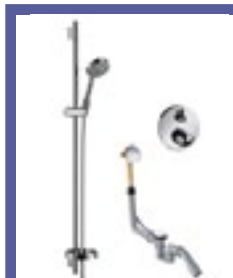

i-System 7

i-SYSTEM 9

- Concealed thermostatic shower valve with Raindance Air shower head & Exafill
- Exafill unobtrusively fills the bath through the overflow
- Safety stop at 38°C
- 5 year guarantee

i-System 9

7002659

802.76