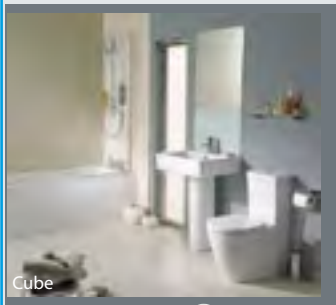

- for use with 55, 65 and 80cm Dynamic basin
- 120cm Shelf Dark Brown T7215DJ 327.80
- 120cm Shelf Walnut T7215DK 267.71
- 120cm Shelf Gloss White T7215WG 305.95

- for use with 60 and 75cm Natural basin
- 120cm Shelf Dark Brown T7216DJ 327.80
- 120cm Shelf Walnut T7216DK 267.71
- 120cm Shelf Gloss White T7216WG 305.95

- for use with 45 & 60cm Natural vessel basin
- 120cm Shelf Walnut T7217DJ 327.80
- 120cm Shelf Walnut T7217DK 267.71
- 120cm Shelf Gloss White T7217WG 305.95

CONCEPT: CUBE

Our Price £

Cube

40cm Handrinse 1Th White E803101 51.90
40cm Handrinse 2Th White E803201 51.90