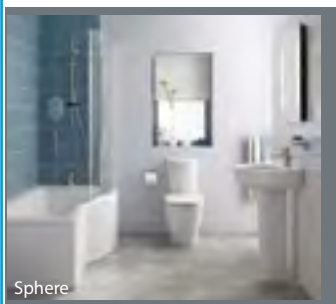

CONCEPT: SPHERE