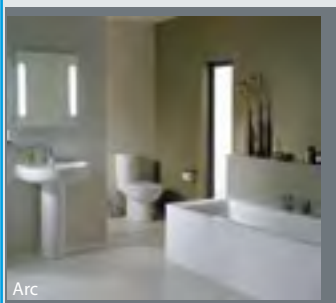

CONCEPT: ARC

Arc

45cm Handrinse 1Th Basin White E796601 51.90

45cm Handrinse 2Th Basin White E796701 51.90

55cm 1Th Basin White E785201 70.28
55cm 2Th Basin White E785301 70.28
60cm 1Th Basin White E787201 74.09
60cm 2Th Basin White E787401 74.09

55cm C/Top 1Th Basin WH E797601 126.11

55cm C/Top 2Th Basin WH E797701 126.11

45cm Corner 1Th Basin E792801 63.30
45cm Corner 2Th Basin E792901 63.30
35cm Handrinse 2Th Basin White E793201 45.58

CONCEPT: WC'S

Our Price £

Cube Cc Cistern White E785901 104.45
Close Coupled Pan White E787101 131.05

Arc Cistern White E786001 104.45
Close Coupled Pan White E787101 131.05

Cube Cc Cistern White E785901 104.45
Cc Fully Btw Pan White E794101 163.82

Arc Cistern White E786001 104.45
Cc Fully Btw Pan White E794101 163.82

Btw Pan White E784901 199.04

Wall Hung Pan White E785001 207.46
Seat & Cover White E791801 56.89
Seat & Cover Sc White E791701 86.68

CONCEPT: BATHS

1500X700 BATH WHITE E735501 258.34
1700X700 BATH WHITE E735101 247.21
1700X750 BATH WHITE E735301 257.53
1500 FRONT PANEL WHITE E737101 77.88
1700 FRONT PANEL WHITE E735901 77.88
700 END PANEL WHITE E736801 41.54
750 END PANEL WHITE E736901 41.54

Concept Shower Bath
1700 SHOWER BATH WHITE RH E736201 296.02
1700 SHOWER BATH WHITE LH E736301 296.02
FRONT PANEL WHITE E737201 86.10

Concept Double Ended Bath
1700X750 DBLE END BATH WHITE E735701 279.86

Concept - Water Saving Bath
1700X700 BATH WHITE RH E736601 257.53
1700X700 BATH WHITE LH E736701 269.12
550 END PANEL WHITE E737501 41.54
1700 FRONT PANEL WHITE E737401 77.88

FIRST

1500X700 Bath White E879101 254.64
1600X700 Bath White E879201 254.64
1700X700 Bath White E879401 254.64
1700X750 Bath White E879501 275.87
1800X800 Bath White E879601 297.08