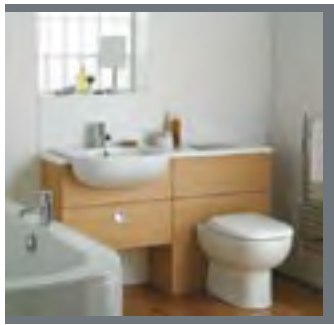

Cistern - Push Button (Cp) E751401 60.90

Wc Seat Wh

E759001 25.94

Pan - Btw Wh

E757301 109.51

R341901 154.56

Brackets For Wall Mount Pan E006067 90.38

JASPER MORRISON