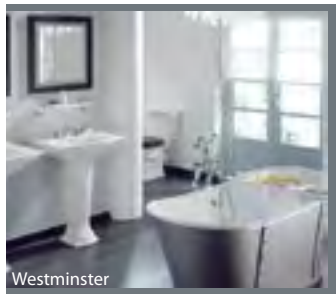

## WESTMINSTER

Our Price £

Westminster

WC Seat SC CP hinges WH	192.00
WC Seat SC CP hinges NO	192.00
WC Seat SC CP hinges Mahog.	192.00
WC Seat SC CP hinges Wenge	192.00

Linea Van Unit 2 curved front wd/ frstd gls drs	583.99
Slab Basin WH 1/2/3TH	283.99