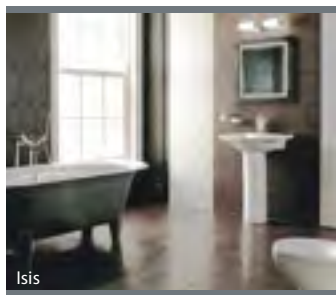

ISIS

Our Price £

Large Basin 650mm 1/3TH	211.99

Cloak Basin 540mm 1/3TH	160.01
Semi recessed basin 555mm	156.00
Pedestal WH	127.99
Small semi pedestal WH	108.00
Large semi pedestal WH	115.99

Close Couple Pan	256.01
Close Coupled Cistern PB	172.00

BTW pan & cistern with CP PB WH	276.00
WC Seat with CP hinge WH	96.00
Bidet WH 1TH	276.00

Expressions Vessel Bowl	127.99