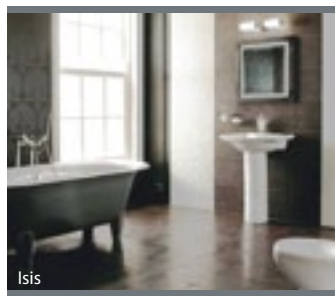

This is only a small selection of products available from Imperial Bathrooms. Please ask for an Imperial Bathrooms Brochure for the complete product offering.

WESTMINSTER

Our Price £

Westminster

WC Seat SC CP hinges WH	152.00
WC Seat SC CP hinges NO	152.00
WC Seat SC CP hinges Mahog.	152.00
WC Seat SC CP hinges Wenge	152.00

Cuda open vessel bowl unit	364.00
Denzil stone bowl	300.00

Cuda Wall hung wash station, metal weave	376.00
Selene Twilight marble Bowl	300.00

Cuda wall hung wood weave basin unit	376.00
Agri Stone Bowl	300.00

North Shore 3 bay basin unit	884.00
Agri Stone Bowl	300.00

ISIS

Our Price £

Isis

Large Basin 650mm 1/3TH	196.00
-------------------------	--------

Cloak Basin 540mm 1/3TH	148.00
Semi recessed basin 555mm	144.00
Pedestal WH	120.00
Small semi pedestal WH	104.00
Large semi pedestal WH	112.00