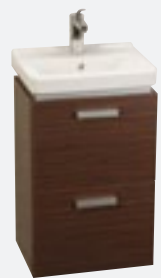

### Small vanity unit 450mm

450mm Vanity unit with drawer, Light Oak body & front	45011.1.172.451.1	244.28
450x340mm Small Washbasin	81142.2	46.69

**Total £290.97**

### 450mm Vanity Unit with Door & Drawer

450mm Vanity unit with door & drawer, Wenge body & front	45012.1.172.445.1	420.71
450x340mm Small Washbasin	81142.2	46.69

**Total £467.40**