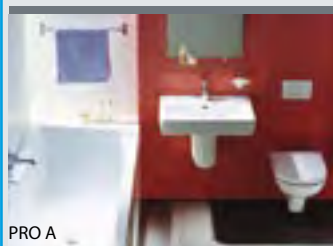

180x80x62 Bath RC with Frame & Feet 2.3268.1 **1027.31**

Wooden Panel Set for Bath BTW Oak, Wenge or WH 2.9868.2 **1385.68**

Wooden Panel Set for Bath LC Oak, Wenge or WH 2.9868.6 **883.97**

Wooden Panel Set for Bath RC Oak, Wenge or WH 2.9868.5 **883.97**

CP waste O/Flow for non-system baths 2.9511.0 **90.70**

CP Comb. waterinlet O/Flow for system baths 2.9511.2 **331.20**

PRO A

Our Price £

Drop In Basin 560 x 450mm 8.1395.1 **108.30**
Small Basin 45x34cm square 8.1195.1 **67.90**
Pedestal for square round basin 8.1995.0 **54.91**
Semi Ped for square round 8.1995.1 **64.90**
Small Basin Semi Pedestal 8.1995.2 **73.84**