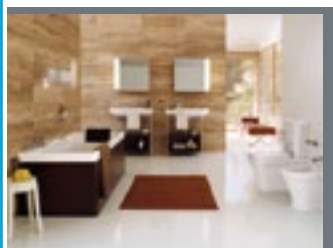

LB3 - MODERN

Our Price £

850x420mm Asym.Ctop Basin 0/1TH Shelf 8.1368.1 **267.90**
1250x420mm Asym. Ctop Basin 0/1TH Shelf 8.1368.3 **385.40**

450x450mm basin 0/1TH 8.1268.1 **92.12**
550x490mm basin 0/1/3TH 8.1268.3 **122.20**
600x520mm basin 0/1/3TH 8.1268.4 **140.06**
650x520mm basin 0/1/3TH 8.1268.5 **164.50**