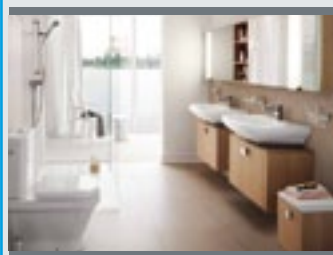

LB3 - CLASSIC

Our Price £