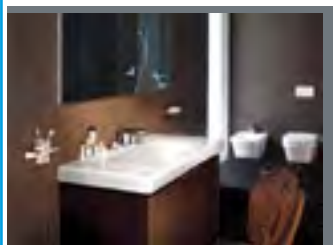

LB3 - DESIGN

Our Price £

800x520mm 0/1/3 Ctop Basin 8.1468.1 **323.24**
1000x520mm 0/1/3TH Ctop 8.1468.2 **420.22**

1350x520mm 0/1/3TH DB Basin 8.1468.3 **641.10**

Tall Cabinet Oak, Wenge, WH 4.6300.1 **1098.98**
Trolley seating Oak, Wenge, WH 4.6510.1 **836.18**