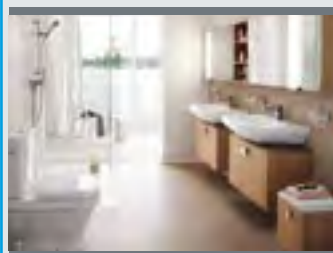

LB3 - CLASSIC

Our Price £

500x490mm 0/1TH Basin 8.1068.2 **107.75**
600x520mm 0/1/3TH 8.1068.4 **156.64**
650x520mm 0/1/3TH 8.1068.5 **183.96**

650x490mm Drop in Basin 0/1/3TH 8.1168.2 **193.94**

850x520mm 01/3TH Basin 8.1068.6 **330.79**