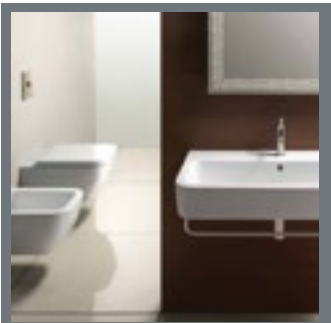

JONES

Jones CC WC Pan 6917 327.62
 Jones CC Cistern 6981 205.54
 Jones Seat - Soft Close 306995C 120.32
 Jones Seat JO6999 64.37

Jones BTW Pan 6914 346.92

Jones Small BTW Pan 6919 286.70

Jones W-H Pan 6918 354.74

Jones Bidet 6962 344.46
 Jones Bidet 6964 383.93

Jones Washbasin 52x26 6986 151.99

Jones Washbasin 62x31 6984 187.99

Jones Washbasin 60x50 6938 393.82

Jones Washbasin 40x40 6989 187.99
 Jones Washbasin 50x50 6985 335.21
 Jones Washbasin 65x52 6931 339.22

Jones Corner Basin 54cm x 54cm 6936 255.62

Jones Washbasin 50x35 6982 239.21

Jones 45cm round sit on bowl plain 6935 245.75

Jones 60x40cm sit on bowl plain 6937 295.09

MONTY

Close coupled wc pan 7517 378.70
 Close coupled wc pan LH soil exit 75171 440.28
 Close coupled wc pan RH soil exit 75172 440.28
 Cistern 7581 202.19

Wall-mounted wc pan 7510 379.61

Back-to-wall wc pan 7514 414.17
 Wall hung Bidet 7560 365.74
 Back-to-wall bidet 7562 407.21

105x425cm basin 1 or No TH 7523 551.21
 75x42cm basin 1 or No TH 7587 343.20

35x26cm basin 1 or No TH 7550 151.20
 60x42cm basin 1 or No TH 7582 239.21