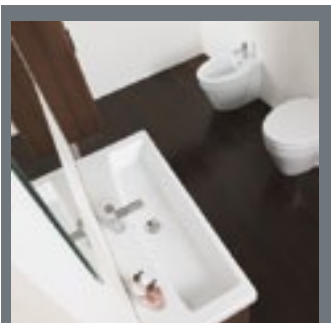

Jones Corner Basin 54cm x 54cm 6936 255.62

Jones Washbasin 50x35 6982 239.21

Jones 45cm round sit on bowl plain 6935 245.75

Jones 60x40cm sit on bowl plain 6937 295.09

MONTY

Close coupled wc pan 7517 378.70
 Close coupled wc pan LH soil exit 75171 440.28
 Close coupled wc pan RH soil exit 75172 440.28
 Cistern 7581 202.19

Wall-mounted wc pan 7510 379.61

Back-to-wall wc pan 7514 414.17
 Wall hung Bidet 7560 365.74
 Back-to-wall bidet 7562 407.21

105x425cm basin 1 or No TH 7523 551.21
 75x42cm basin 1 or No TH 7587 343.20

35x26cm basin 1 or No TH 7550 151.20
 60x42cm basin 1 or No TH 7582 239.21

40x32cm basin 1 or No TH 7584 175.20

50x45cm basin 1 or No TH 7586 228.00
 60x50cm basin 1 or No TH 7583 319.20
 80x50cm basin 1 or No TH 7522 391.20

70x40cm sit-on basin inst only 1 or No TH 7589 319.20

50 x 37cm Basin 7585 199.20
 Gloss Black Under Basin Unit MF8502 220.15

White Gloss Self Close Drawer Unit MF8801 330.65
 90 x 42.5 Basin 7588 479.21
 White Gloss Soft Close Tall Unit 120 x 30 CF0101 292.01