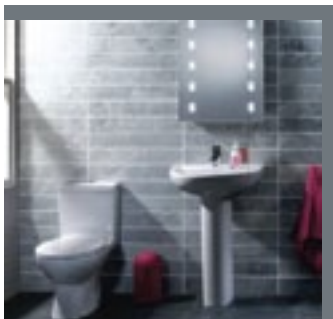

RIO

DB2005 61.54
PE100 24.68

SMP
1005 43.25