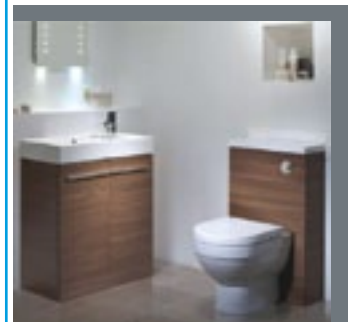

VENUS

560mm 1TH Basin
Pedestal

SB3005 73.18
PE3005 33.26

Btw Pan
Aspen Wc Unit 620mm White
Aspen Worktop 626mm
White

BTW3005 136.08
A62B 196.28
A62LW 27.84

Cc Pan
Push Button cistern
Soft Close seat

P3005 149.69
C3005 99.79
TS300 41.08

Basin Semicountertop 1Th
Aspen Basin Unit 620mm WH
Aspen Worktop 626mm WH

SCSB3005 111.43
A62S 174.46
A62LW 27.84

ARC

700mm Ceramic basin
700mm Wall mounted Unit
White

ARC70C 235.54
AR7W 418.32

KOBE

700mm Ceramic basin
700mm Base Unit Walnut
700mm Base Unit White
700mm Base Unit Black
500mm BTW Unit with
worktop Walnut
500mm BTW Unit with
worktop White
500mm BTW Unit with
worktop Black
Venus Btw Pan
Venus Soft Close seat