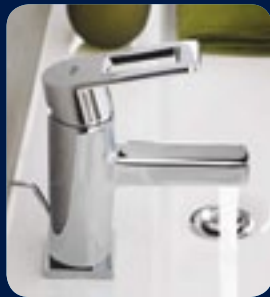

WHAT'S NEW?

Wisp & Elan

Crosswater

New from Crosswater are the Wisp and Elan ranges of brassware.

PAGE 64

Zest & Geo

ROPER, RHODES

Zest and Geo are the New ranges of sanitaryware from Roper Rhodes.

PAGE 50

Quadra

GROHE
SMART WATER

GROHE SilkMove® technology, for precise control over water temperature and flow, enhances the ergonomic design of Quadra's loop handle. A choice of three basin faucets is supplemented by bath and shower mixers – all finished with GROHE StarLight®, a refined chrome surface.

- Thermostatic
- Surface mounted
- Eco feature on flow control
- Adjustable riser rail brackets, for easy retro installation.
- Multi function rub clean handset
- Ceramic Disc

PAGE 74

Ascona Sink Pack **FRANKE**